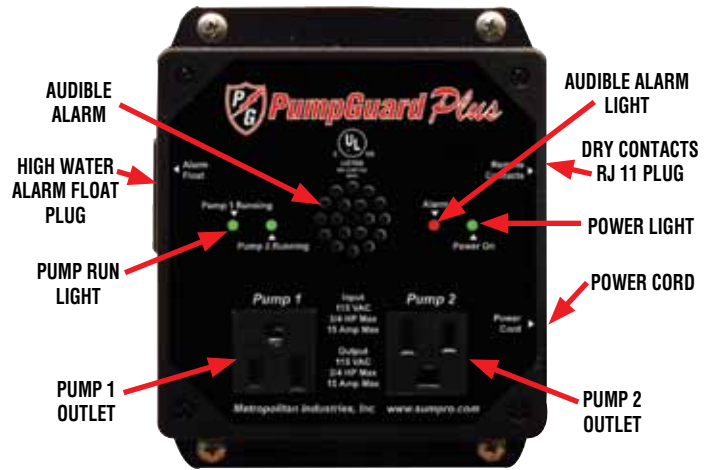

TYPICAL INSTALLATION