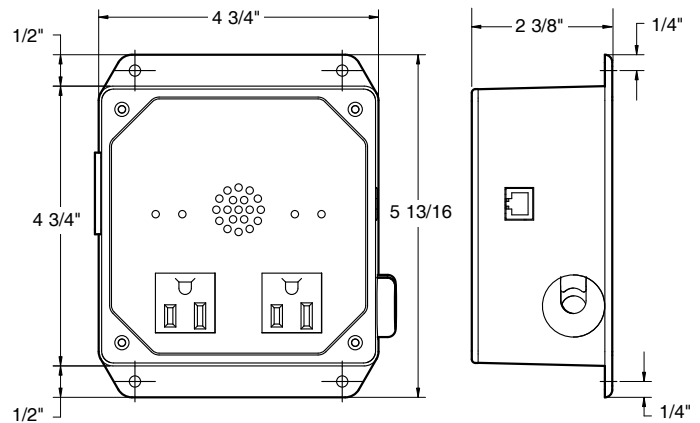

## Dimensions

Shipping weight: 3.2 lbs.